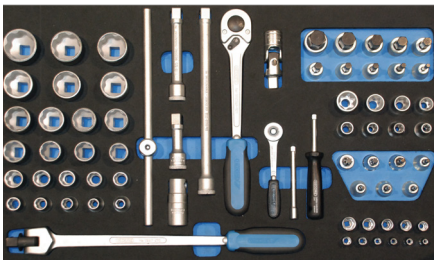

1425 / 41 / D19

72 pieces

Code No.

663023 1425/41/D19

7.82

Contents C19 8-32 Sockets (24)
1987 Sliding T-Bar
1990/75mm Extension
1990/125mm Extension
1990/250mm Extension
1995 Universal Joint

2098 Driving Handle
1993-U10T Rev. Ratchet
1997/375mm Swivel Handle
2090/4 Extension
2093Z-94 Ratchet + Coupler
1425/41/D19 Foam Insert

50/20.8 Spark Plug SKT
IN19 5-19 Sockets (10)
TX19 E10-24 Sockets (8)
ITX19 T20-50 Sockets (7)
No.20 4-13 Sockets (11)