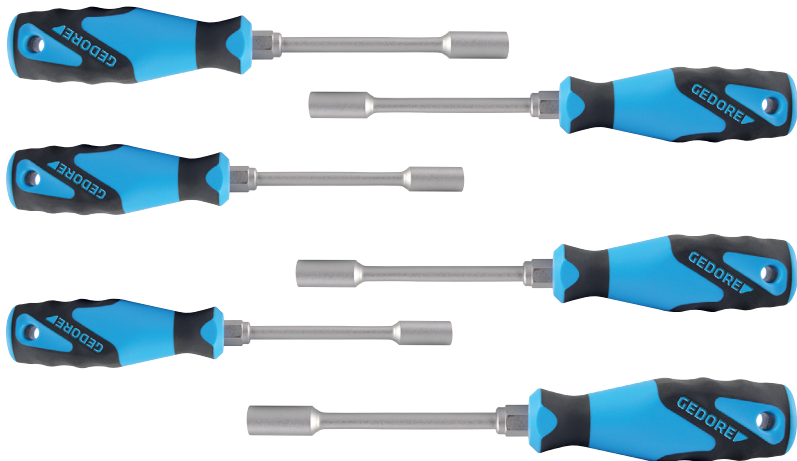

2133-065

NUT DRIVER SET

for hexagon nuts

› Made up of most popular sizes.

Code	No.
1746947	2133-065

Contents
2133 5,5 6,0 7,0 8,0 9,0 10,0

 kg
0.648