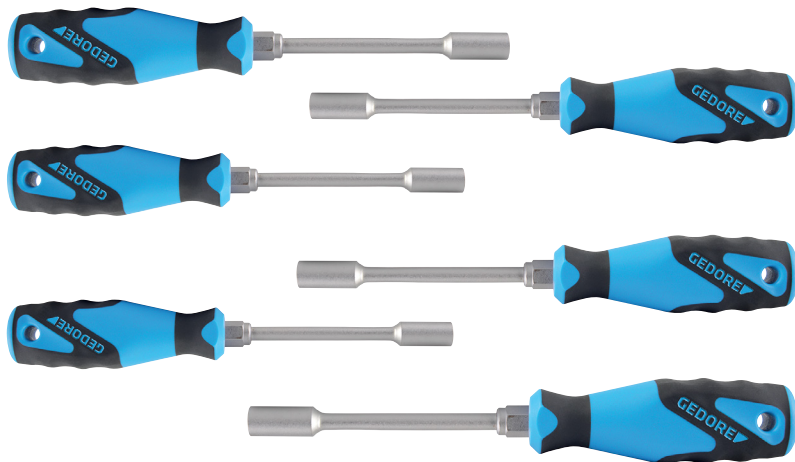

# 2133-09

## NUT DRIVER SET

for hexagon nuts

> Made up of most popular sizes.

Code No.  
**1746948** 2133-09

Contents  
**2133** 5,5 6,0 7,0 8,0 9,0 10,0 11,00 12,00 13,00

  
1.300