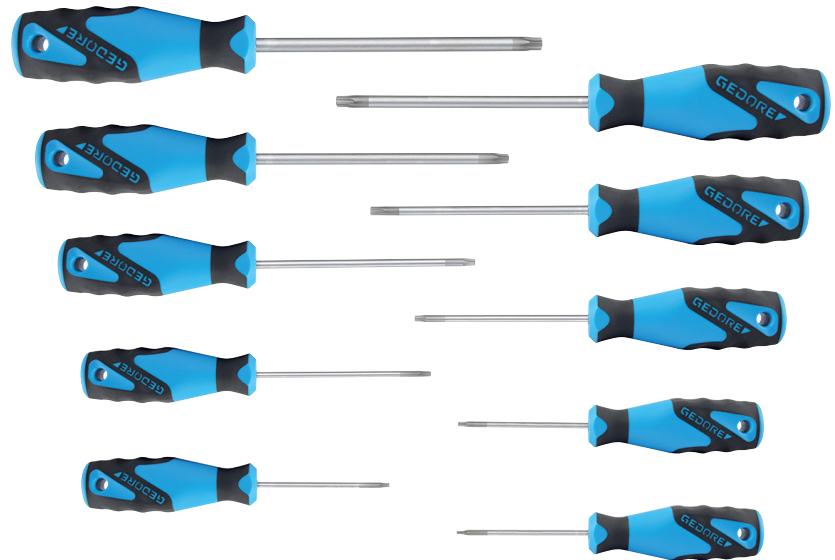

# 2163 TX

## 3C-TX SCREWDRIVER SET

10 pieces

- > Practical set composition in environmentally-friendly cardboard box.
- > For recessed TX head screws.
- > 3-component handles.
- > Power-Grip<sup>®</sup> with hanging hole.
- > Ergonomic handle design enables precise and fatigue-free working.
- > Positive-fit joint of handle and blade for optimum transmission of force.
- > Type of drive marked at end of the handle.
- > Blade from GEDORE Molybdenum-Vanadium-Plus tempered steel.