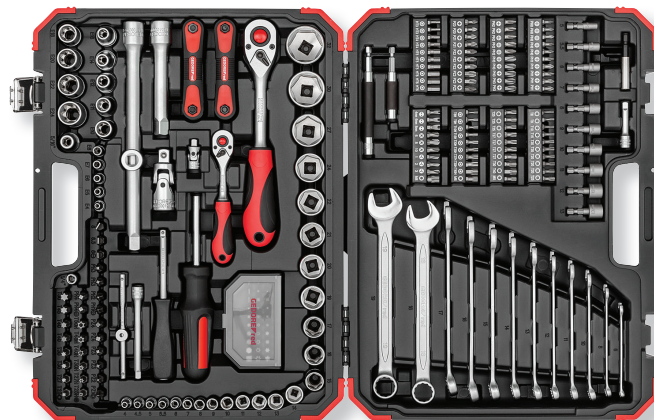

R4600 3232

SOCKET SET 1/4"+1/2"

232 pieces

- › Hand-operated
- › Plastic case in GEDORE red Design

Code	No.	Contents	Length mm	Width mm	Depth mm	Pieces	Weight kg
3300185	R46003232	1/4" + 1/2" 2K reversible ratchets, 1/4" + 1/2" Sockets 1/4" + 1/2" Cross handle with slide, 1/4" + 1/2" Socket extension, 1/4" + 1/2" Cardan joint, 1/4" Square socket handle, 1/2" Sockets TX, Enlargement adapter/slide 3/8" x 1/2", 1/2" Bit adapter square x 5/16" hexagonal, 1/4" Bit screwdriver, 1/4" Bits, internal hex, slotted, PH, PZ, TX, TXB, 1/4" Bit holder 60+80+120mm, Bit box 30 pcs., Combination spanner, Offset screwdriver set, hexagon socket 8 pcs., Offset screwdriver set, TX 8 pcs.	452	340	86	232	8,9