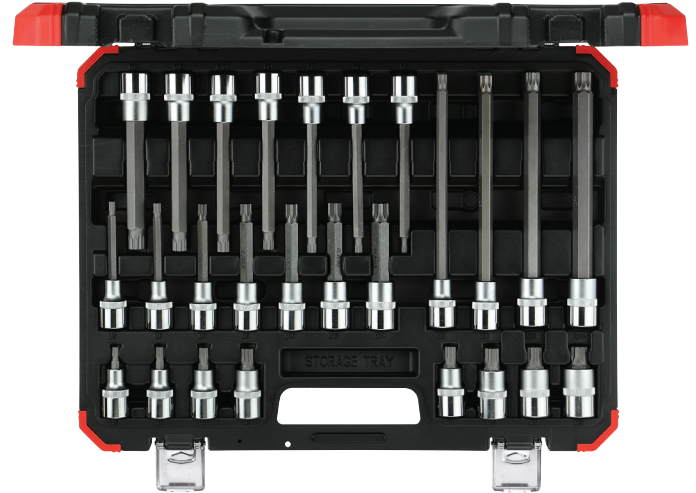

R68003026

MALE TORX® SOCKET SET 1/2" XZN

26 pieces

12,5mm

1/2"

- > Square drive acc. to DIN 3120 - C 12.5, ISO 1174, with ball retention groove
- > **Screwdriver bit socket 1/2", XZN:** with pressed-in, phosphated pin, non-slip longitudinal knurled head, brightly polished on the drive side
- > Chrome-vanadium steel, matt satin chrome-plated
- > For hand-operated screw work
- > Plastic case in the GEDORE red Design
- > Clamp-secured tools
- > Metal hinges/lock

Code	No.	Contents	L	W	D	pieces	
3301574	R68003026	Screwdriver bit socket XZN M5 M6 M8 M9 M10 M12 M14 M16 55 mm	425	320	52	26	5.4
		Screwdriver bit socket XZN M5 M6 M8 M9 M10 M12 M14 100 mm					
		Screwdriver bit socket XZN M5 M6 M8 M9 M10 M12 M14 140 mm					
		Screwdriver bit socket XZN M8 M10 M12 M14 200 mm					