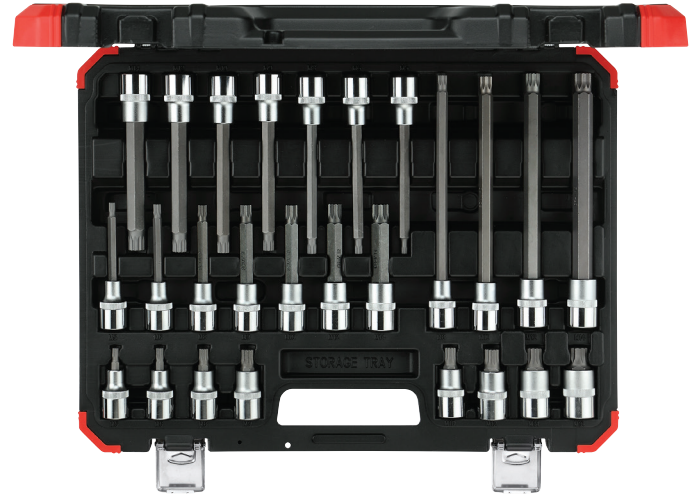

R68003026

MALE TORX® SOCKET SET

1/2" XZN

26 pieces

- > Square drive acc. to DIN 3120 - C 12.5, ISO 1174, with ball retention groove
- > **Screwdriver bit socket 1/2", XZN:** with pressed-in, phosphated pin, non-slip longitudinal knurled head, brightly polished on the drive side
- > Chrome-vanadium steel, matt satin chrome-plated
- > For hand-operated screw work
- > Plastic case in the GEDORE red Design
- > Clamp-secured tools
- > Metal hinges/lock

Code	No.	Contents	L	W	D	pieces	
3301574	R68003026	Screwdriver bit socket XZN M5 M6 M8 M9 M10 M12 M14 M16 55 mm	425	320	52	26	5.4
		Screwdriver bit socket XZN M5 M6 M8 M9 M10 M12 M14 100 mm					
		Screwdriver bit socket XZN M5 M6 M8 M9 M10 M12 M14 140 mm					
		Screwdriver bit socket XZN M8 M10 M12 M14 200 mm					