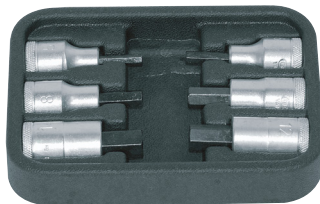

IN19 PA-6

SOCKET SET 1/2"

7 pieces

- › Manually operated 1/2" sockets.
- › Supplied in black matt-finish insert.
- › Also available in a blister pack.

Code	No.	Sockets	
617849	PA-6	IN19 3/16AF 1/4AF 5/16AF 3/8AF 1/2AF 9/16AF	1.10