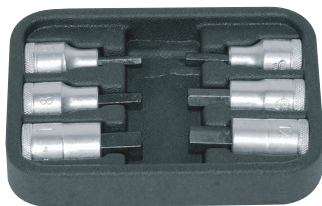

IN19 PM-6

SOCKET SET 1/2"

7 pieces

- > Manually operated 1/2" sockets.
- > Supplied in black matt-finish insert.
- > Also available in a blister pack.

Code	No.	Sockets
617474	PM-6	IN19 5 6 8 10 12 14

1.26