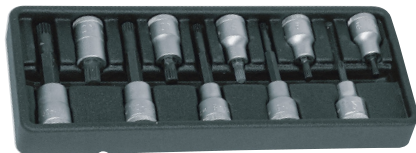

INX19 6

SOCKET SET 1/2"

- > Manually operated 1/2" spline sockets.
- > Supplied in black matt-finish insert.

Code	No.	Sockets
617601	6	INX19-6 5 6 8 10 12
		IKS19 2

0.51