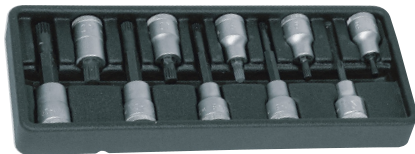

## SOCKET SET 1/2"

- > Manually operated 1/2" spline sockets.
- > Supplied in black matt-finish insert.

Code	No.	Sockets
<b>617989</b>	PM-5D	<b>INX19</b> 5 6 8 10 12 <b>INX19L</b> 6-100 8-100 10-100 12-100 <b>IKS19</b> 2