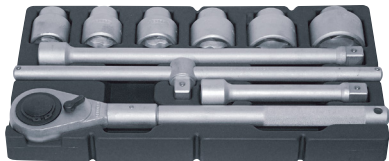

# REF K-D32/6

11 pieces

| Code          | No. / Insert  | Sockets                  | Accessories                                    |  |
|---------------|---------------|--------------------------|--|---|
| <b>662321</b> | REF K-D32/6   | <b>D32</b> 1.3/8AF 36 38 | 3287/447 Sliding T-Bar                         | 8.71  |
|               | <b>Insert</b> | 41 46 50                 | 3290-200 Extension                             |   |
|               | 1280/81-D32/6 |                          | 3290-400 Extension<br>3293U-1/440 Rev. Ratchet |   |